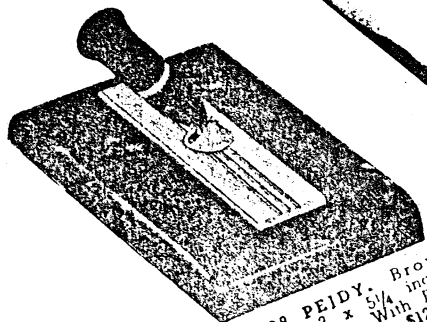

N208 PEIDY. Brown Onyx. 3 x 5/4 inches. Gold trim. With Brown LIFETIME pen $12.50.

All desk sets on this page also available with AUTOGRAPH LIFETIME pens for facsimile signature engraving (see page 8) at $8.00 additional per pen.